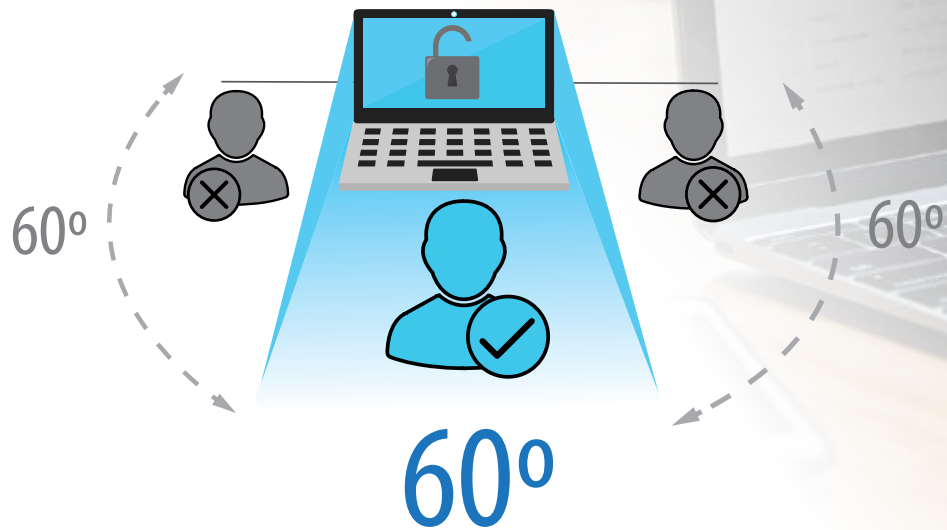

Privacy + Security